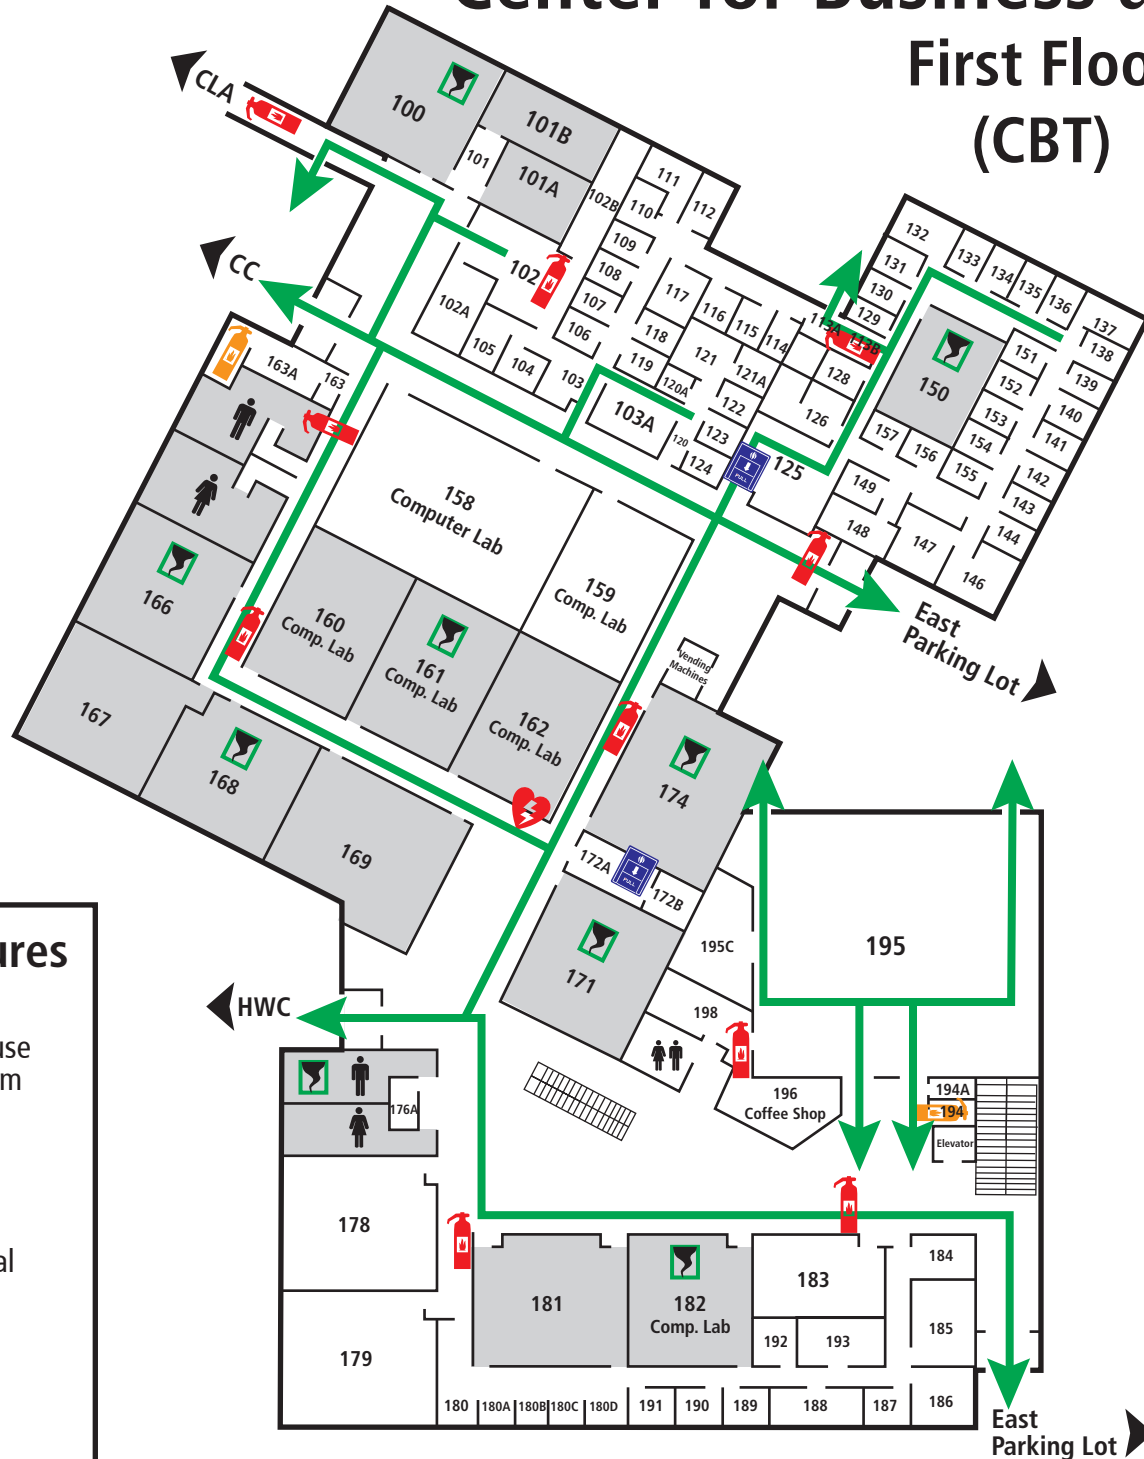

Center for Business and Technology

First Floor (CBT)

Emergency Features

-  Fire Extinguishers Located in Penthouse or Mechanical Room
-  Fire Extinguishers
-  Pull Station
-  Automated External Defibrators
-  Evacuation Routes
-  Severe Weather Shelter Areas

EVACUATION MAP