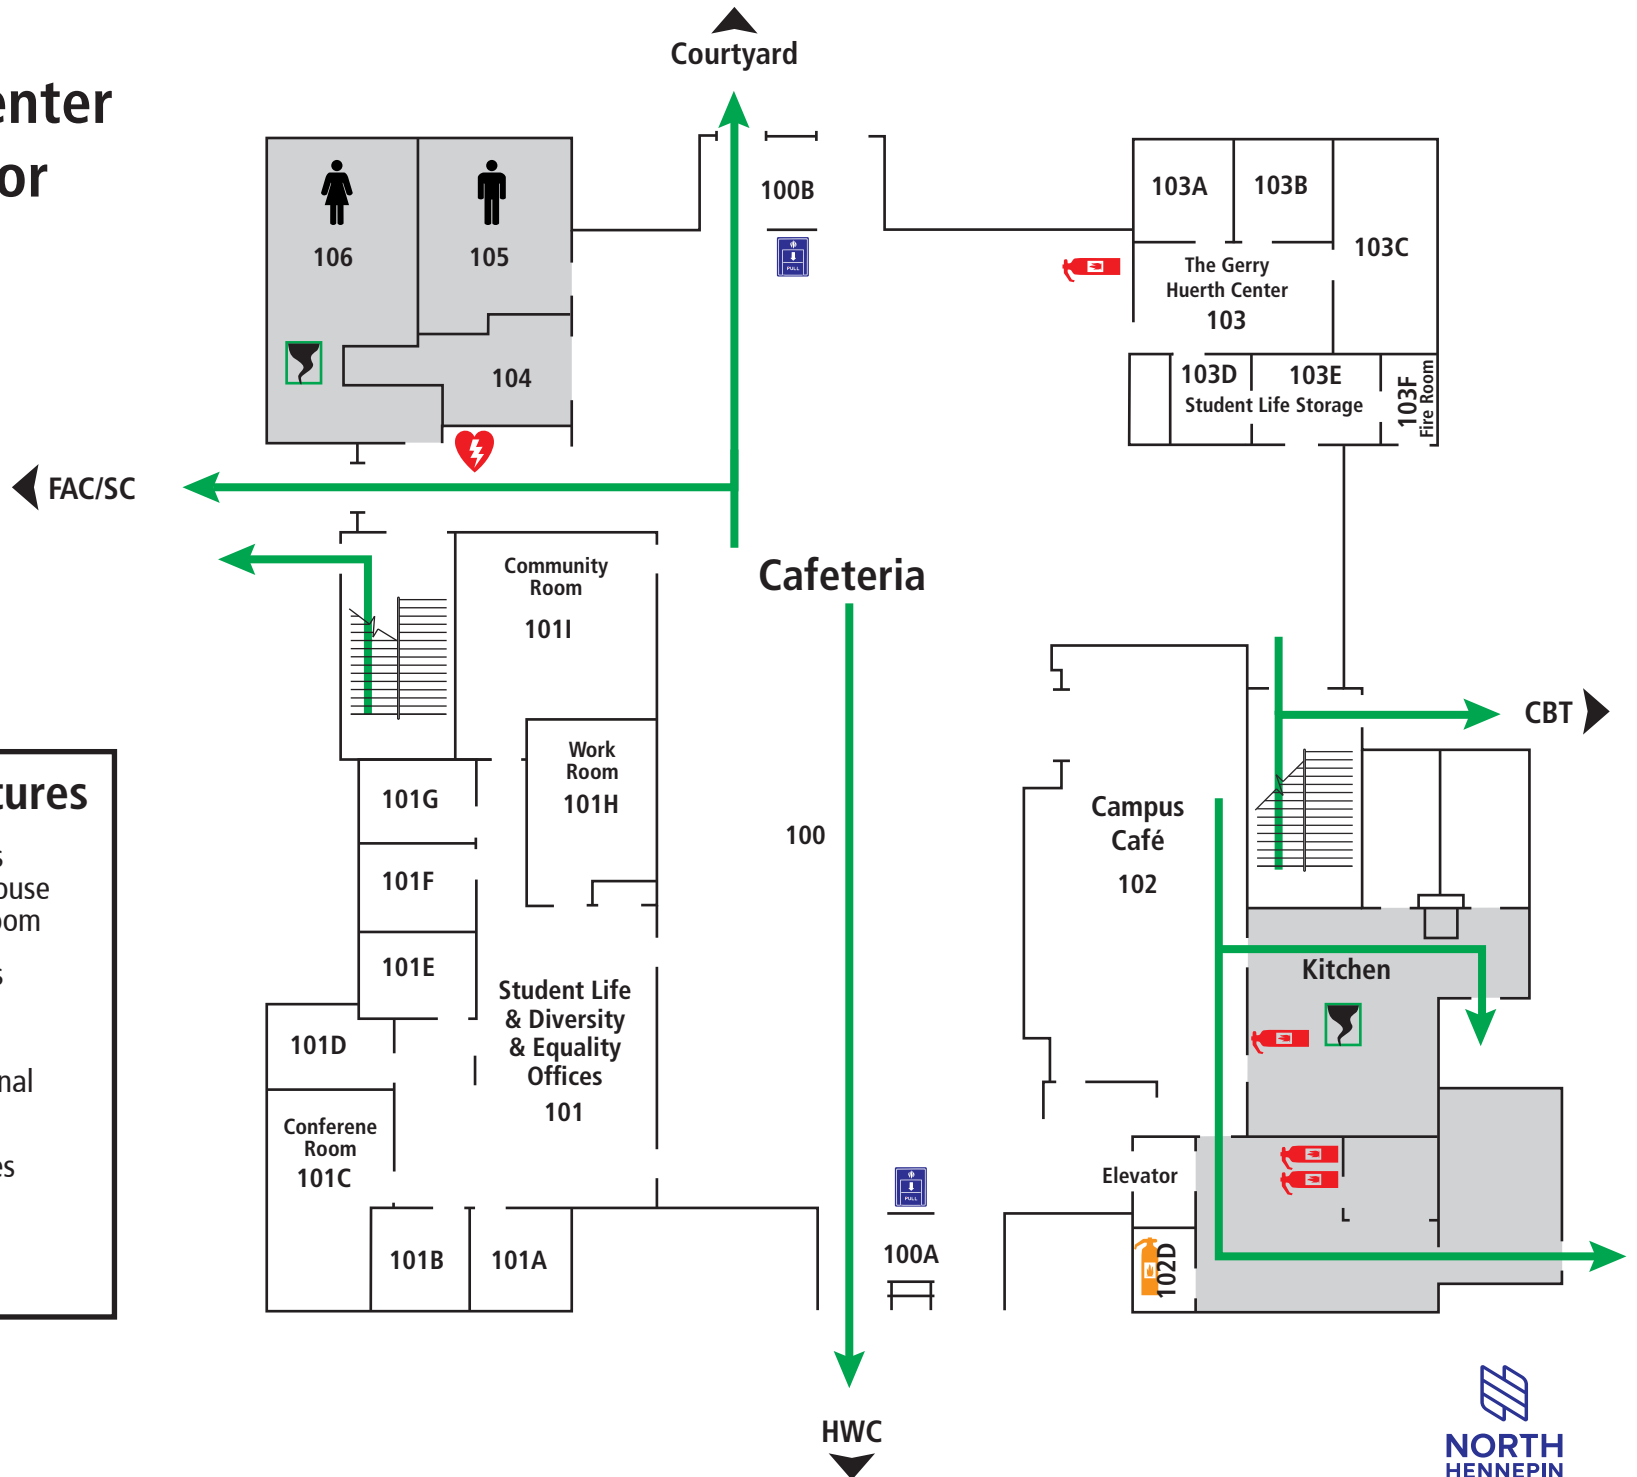

Campus Center First Floor (CC)

Emergency Features

-  Fire Extinguishers Located in Penthouse or Mechanical Room
-  Fire Extinguishers
-  Pull Station
-  Automated External Defibrulators
-  Evacuation Routes
-  Severe Weather Shelter Areas

EVACUATION MAP