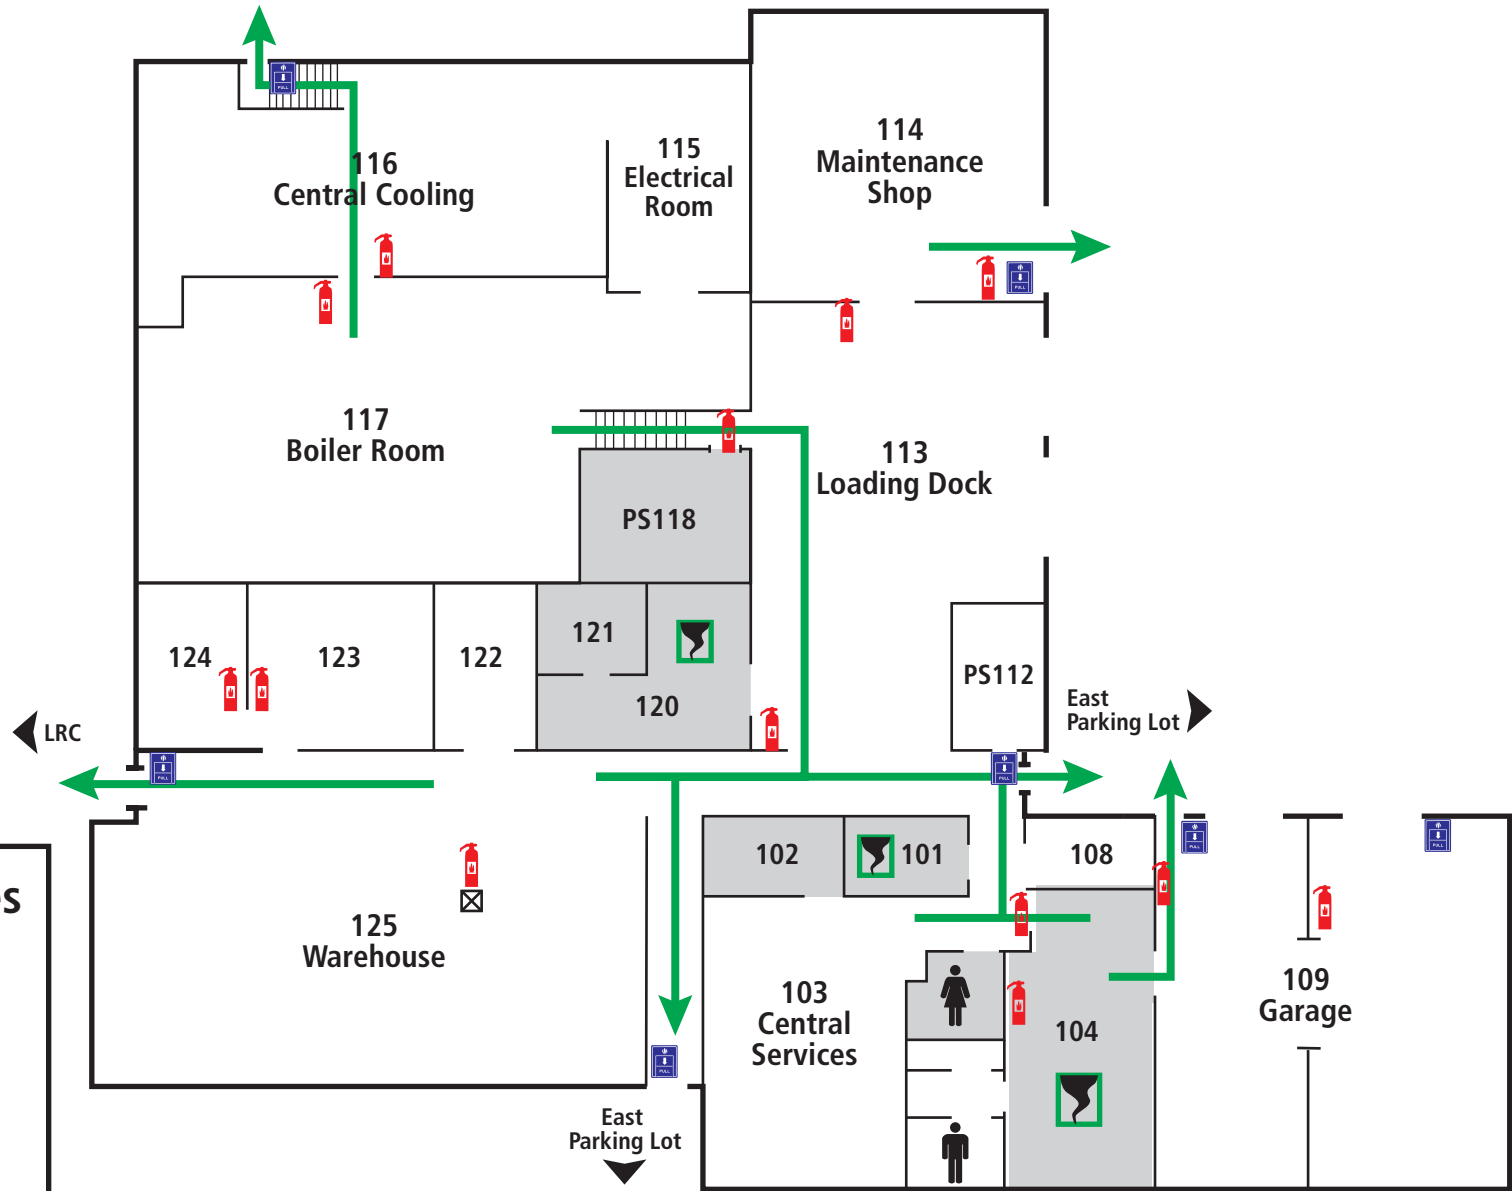

Plant Services (PS)

Emergency Features

-  Fire Extinguishers Located in Penthouse or Mechanical Room
-  Fire Extinguishers
-  Pull Station
-  Automated External Defibrillators
-  Evacuation Routes
-  Severe Weather Shelter Areas

EVACUATION MAP

Updated 1/27/2020