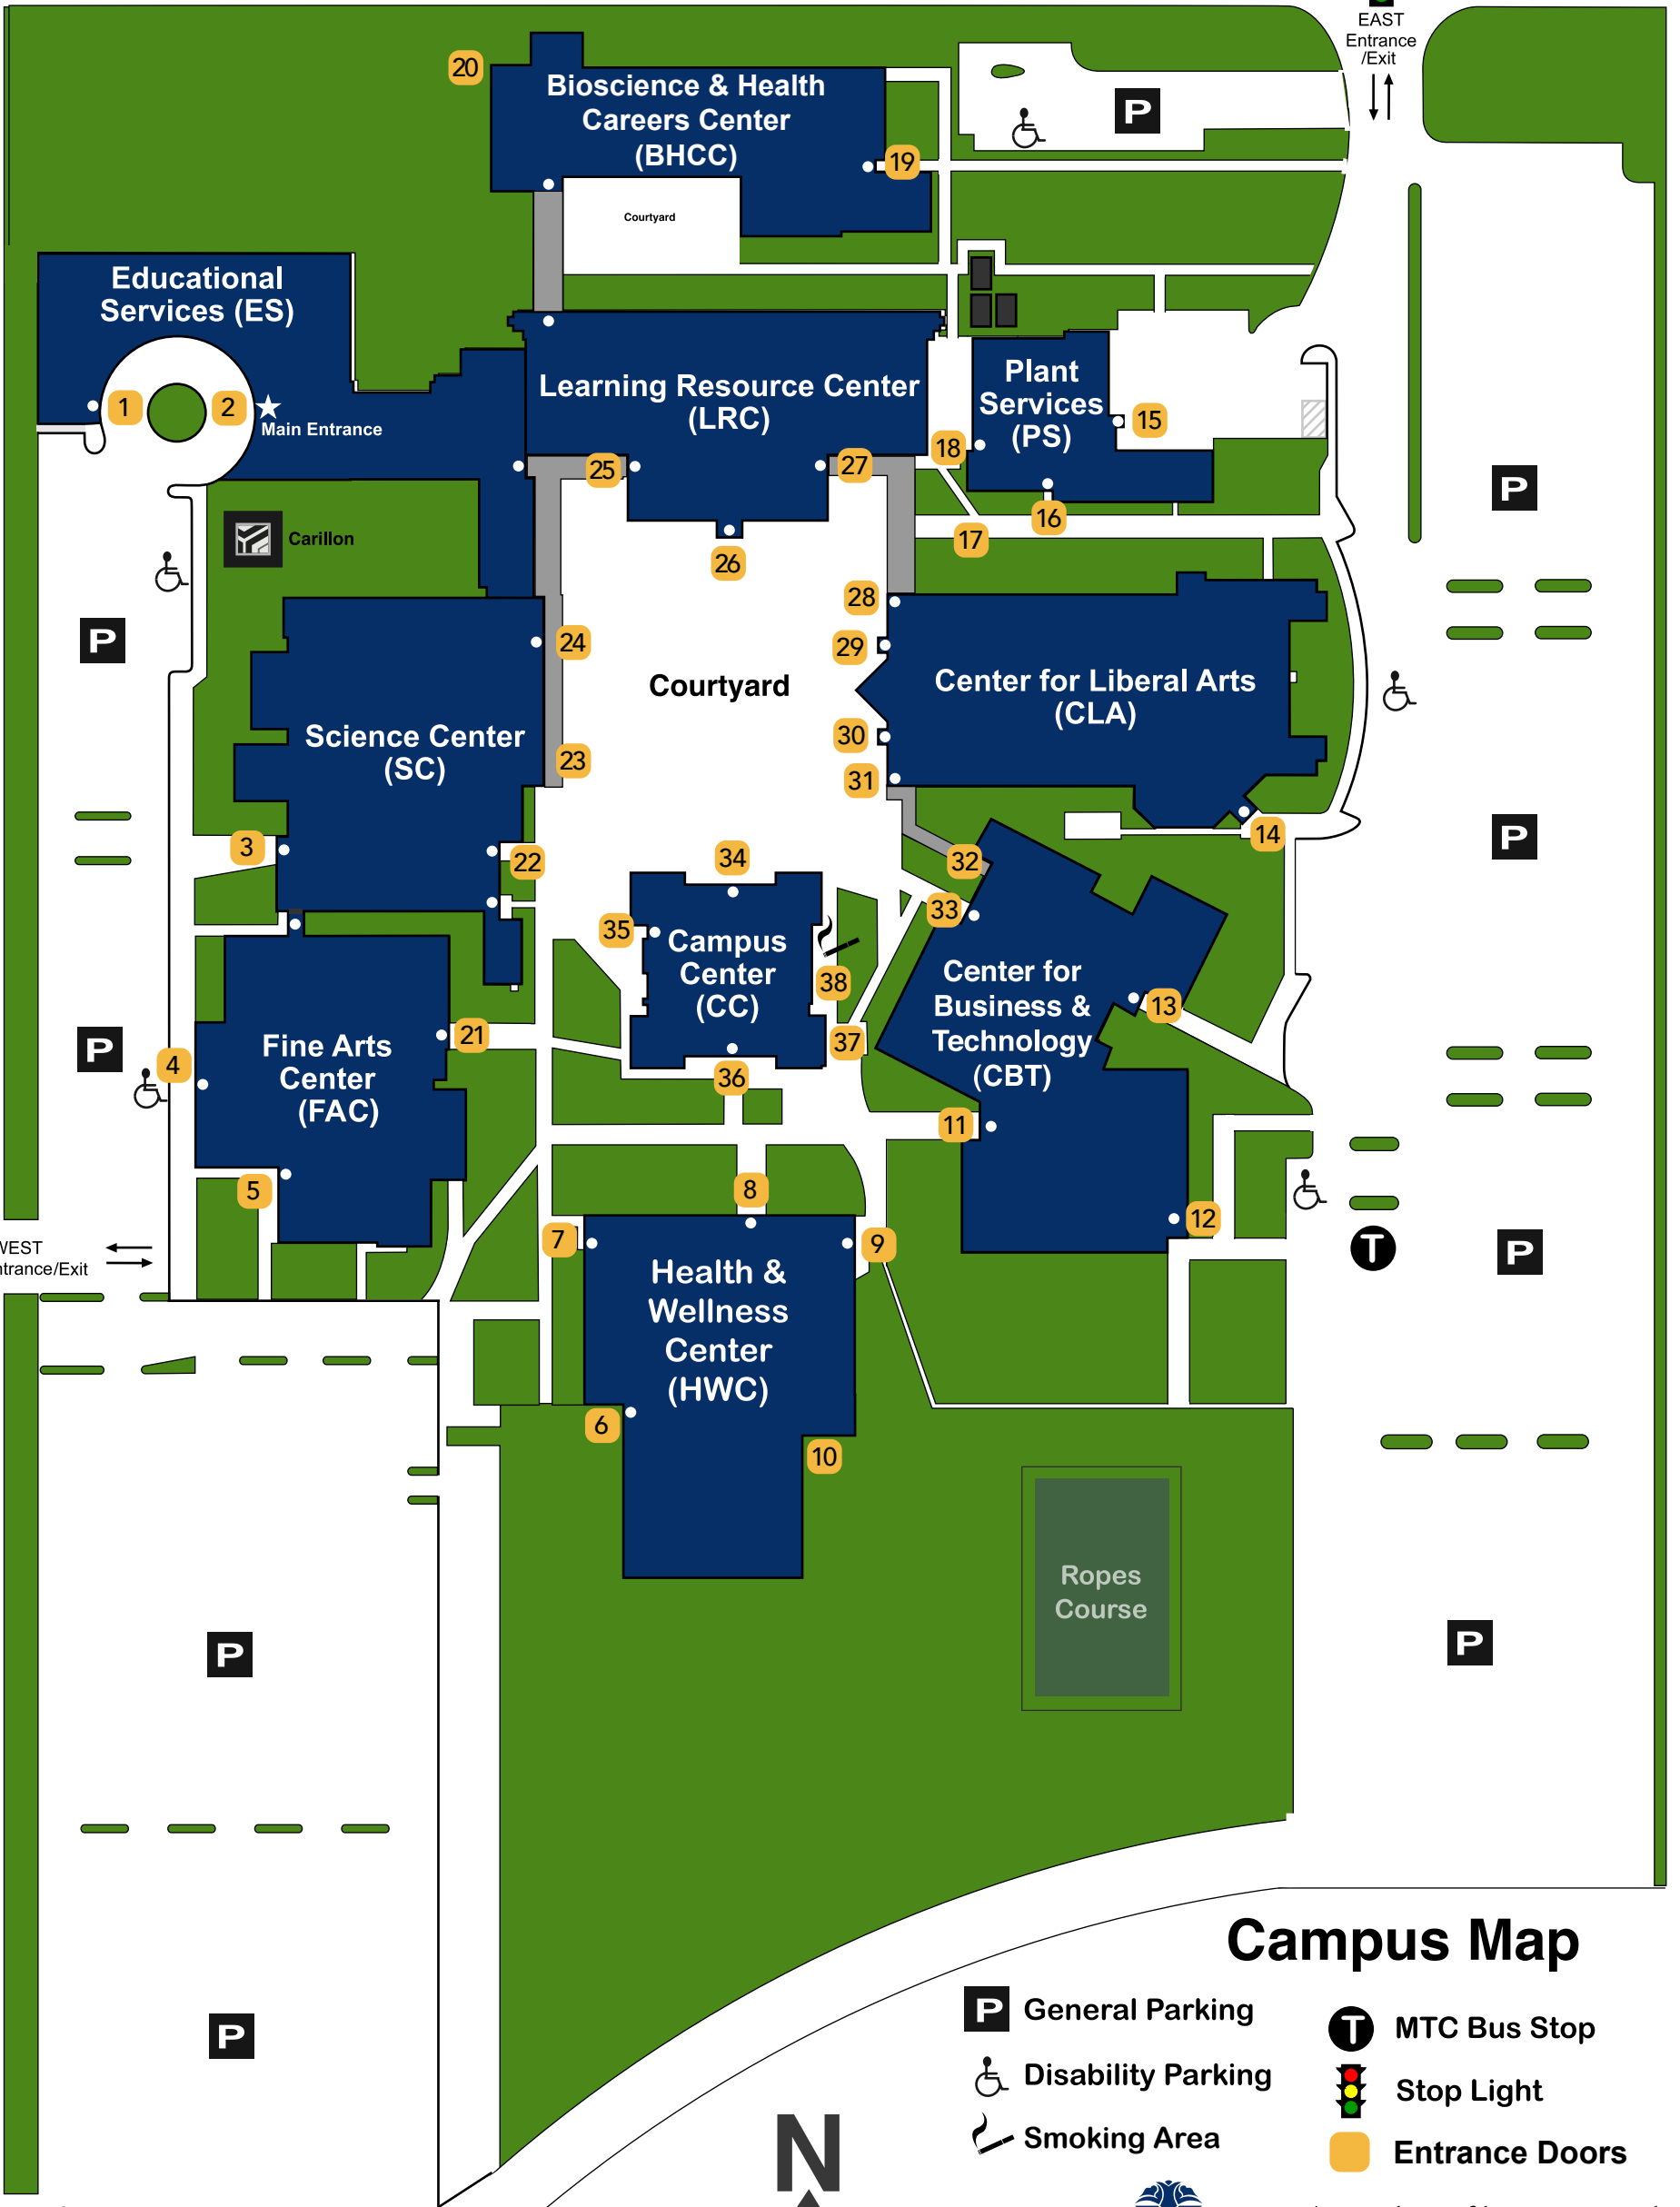

85TH Ave. North

EAST Entrance/Exit

West Broadway

WEST Entrance/Exit

SOUTHWEST Entrance

Campus Map

- P** General Parking
- T** MTC Bus Stop
- Disability Parking
- Stop Light
- Smoking Area
- Entrance Doors

7411 Eighty-Fifth Avenue North
 Brooklyn Park, MN 55445
 763-424-0702 • www.nhcc.edu