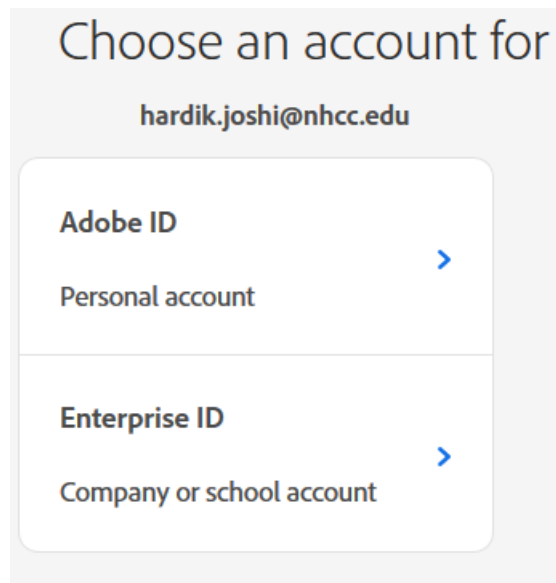

Adobe Spark

To get started with Adobe Spark, visit spark.adobe.com

Click Login

Select Log in with school account

Login with your college email. For example, **Firstname.Lastname@my.nhcc.edu**

Select Enterprise ID. See figure below.