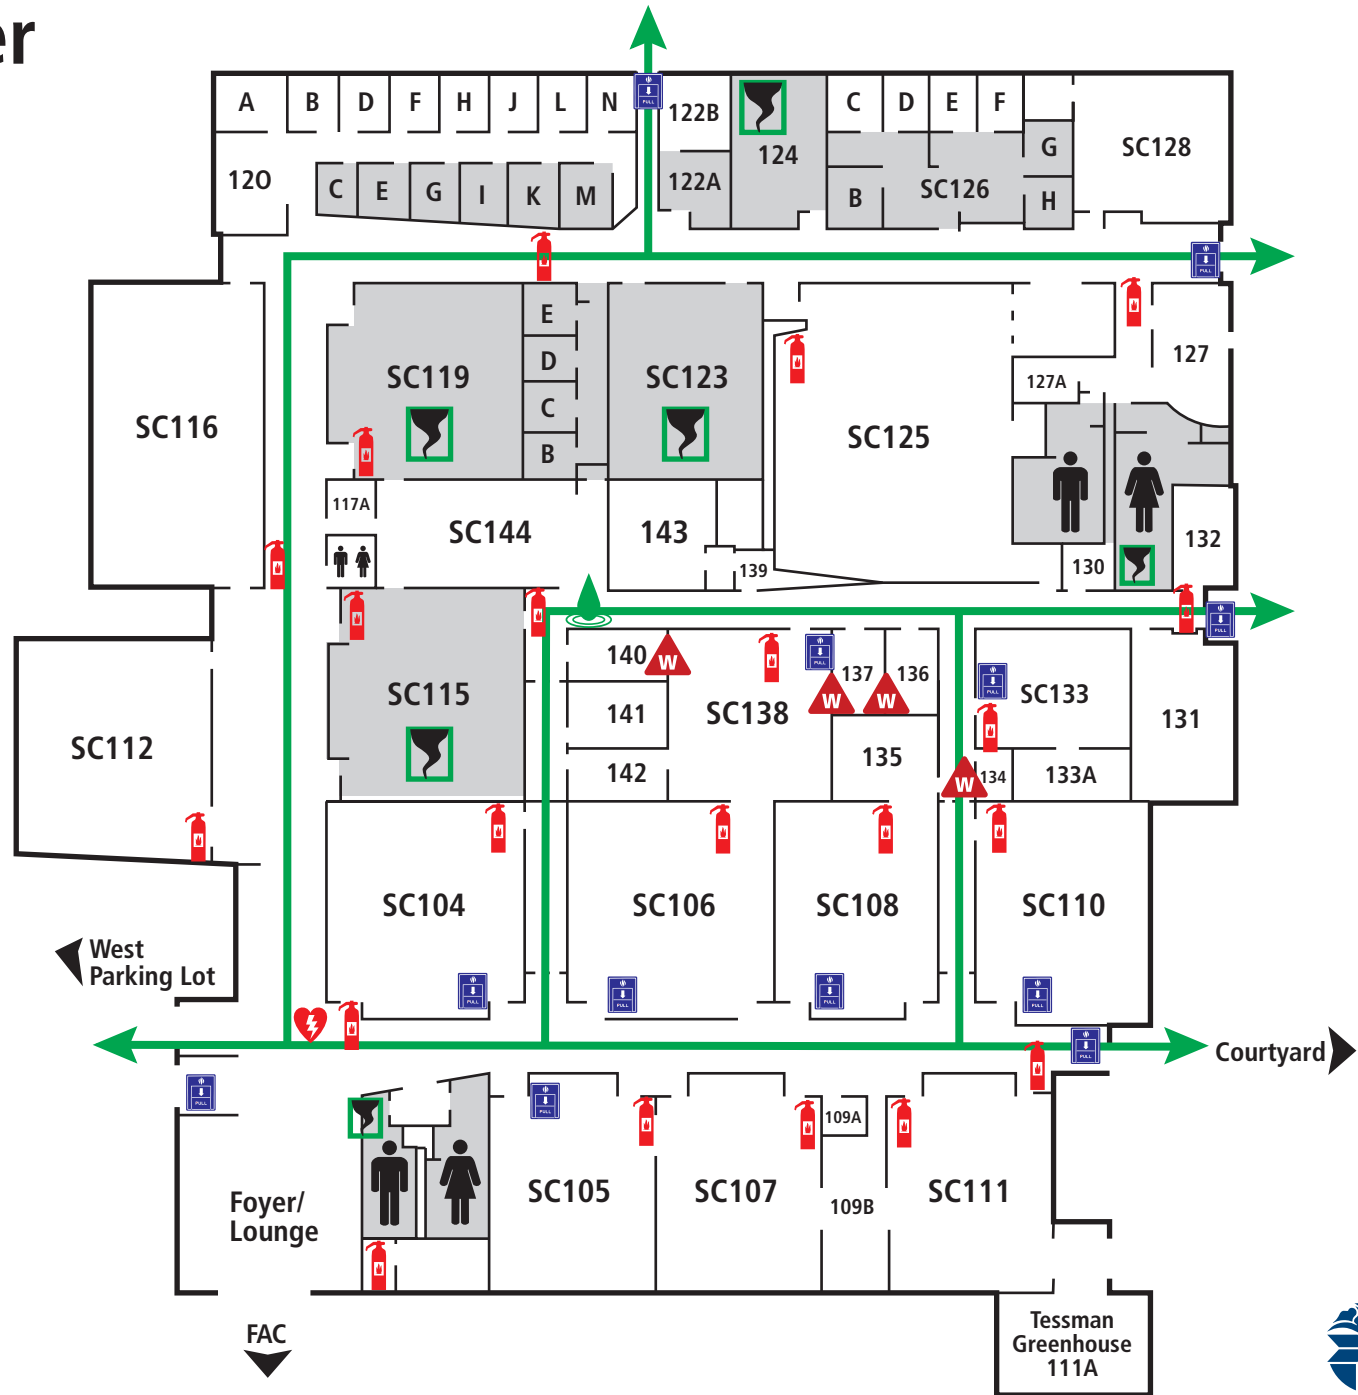

Science Center (SC)

Emergency Features

-  Fire Extinguishers
-  Pull Station
-  Automated External Defibrators
-  Evacuation Routes
-  Severe Weather Shelter Areas
-  Hazardous Waste
-  Spill Kit

EVACUATION MAP

North Hennepin
Community College