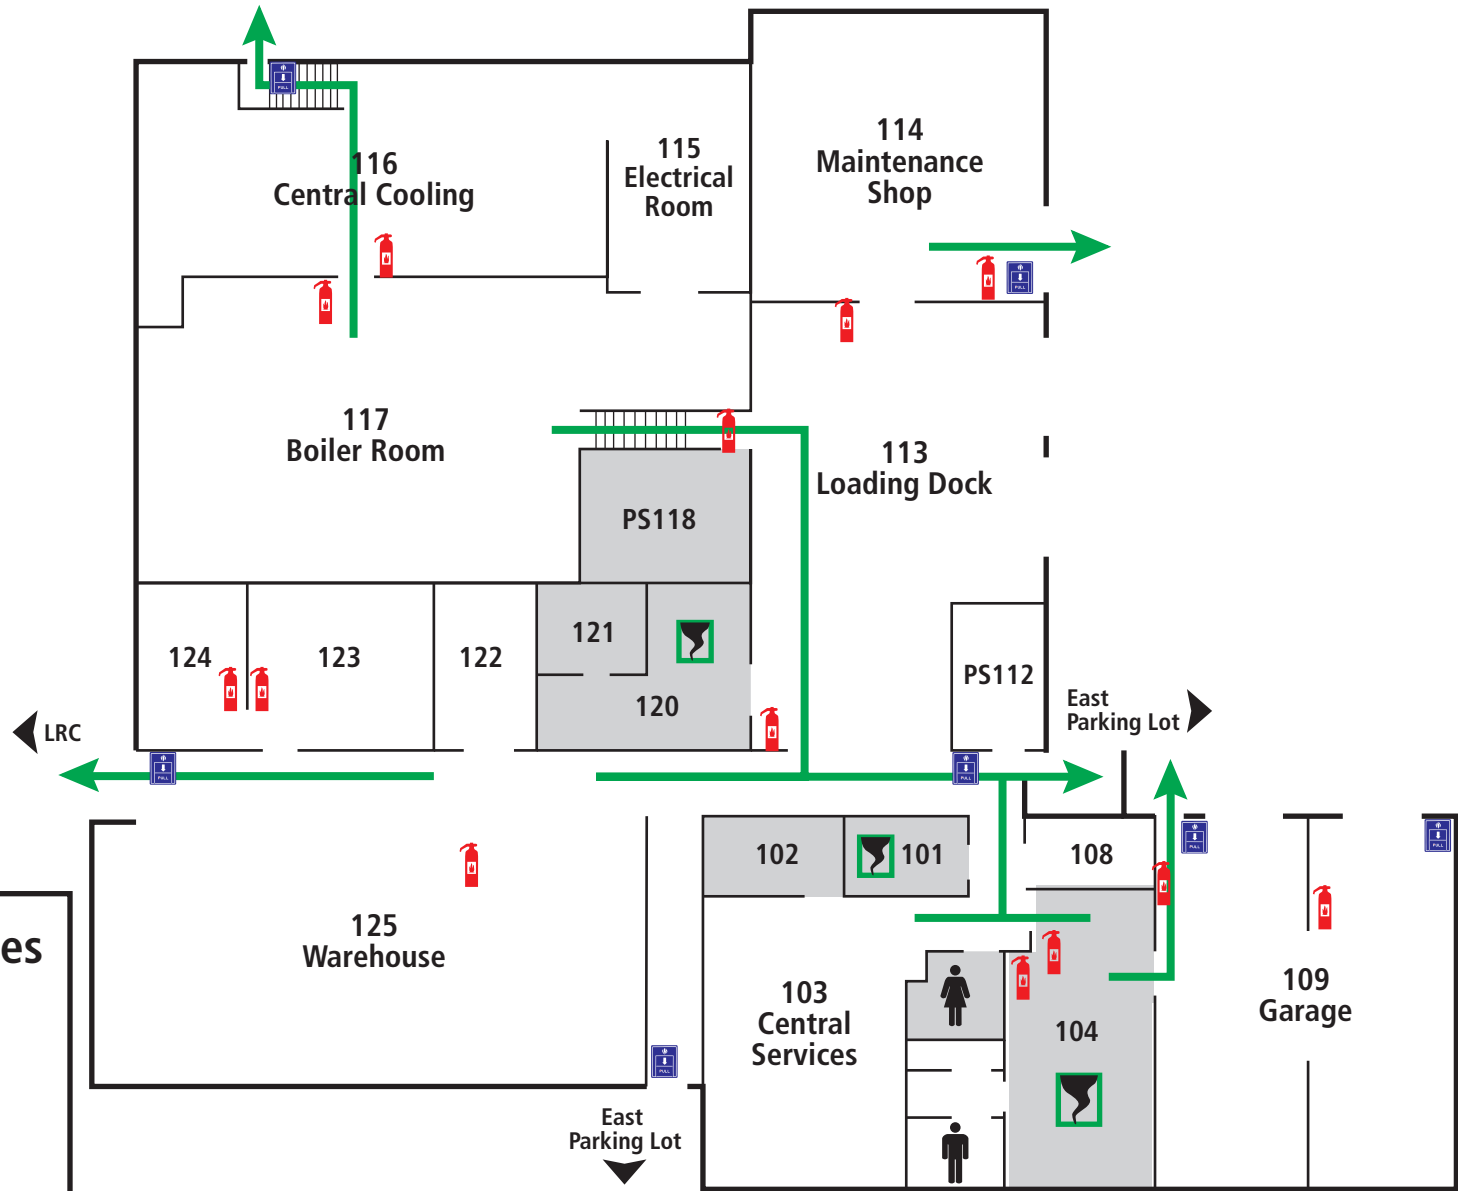

### Emergency Features

-  Fire Extinguishers
-  Pull Station
-  Automated External Defibrillators
-  Evacuation Routes
-  Severe Weather Shelter Areas

EVACUATION MAP

North Hennepin  
Community College