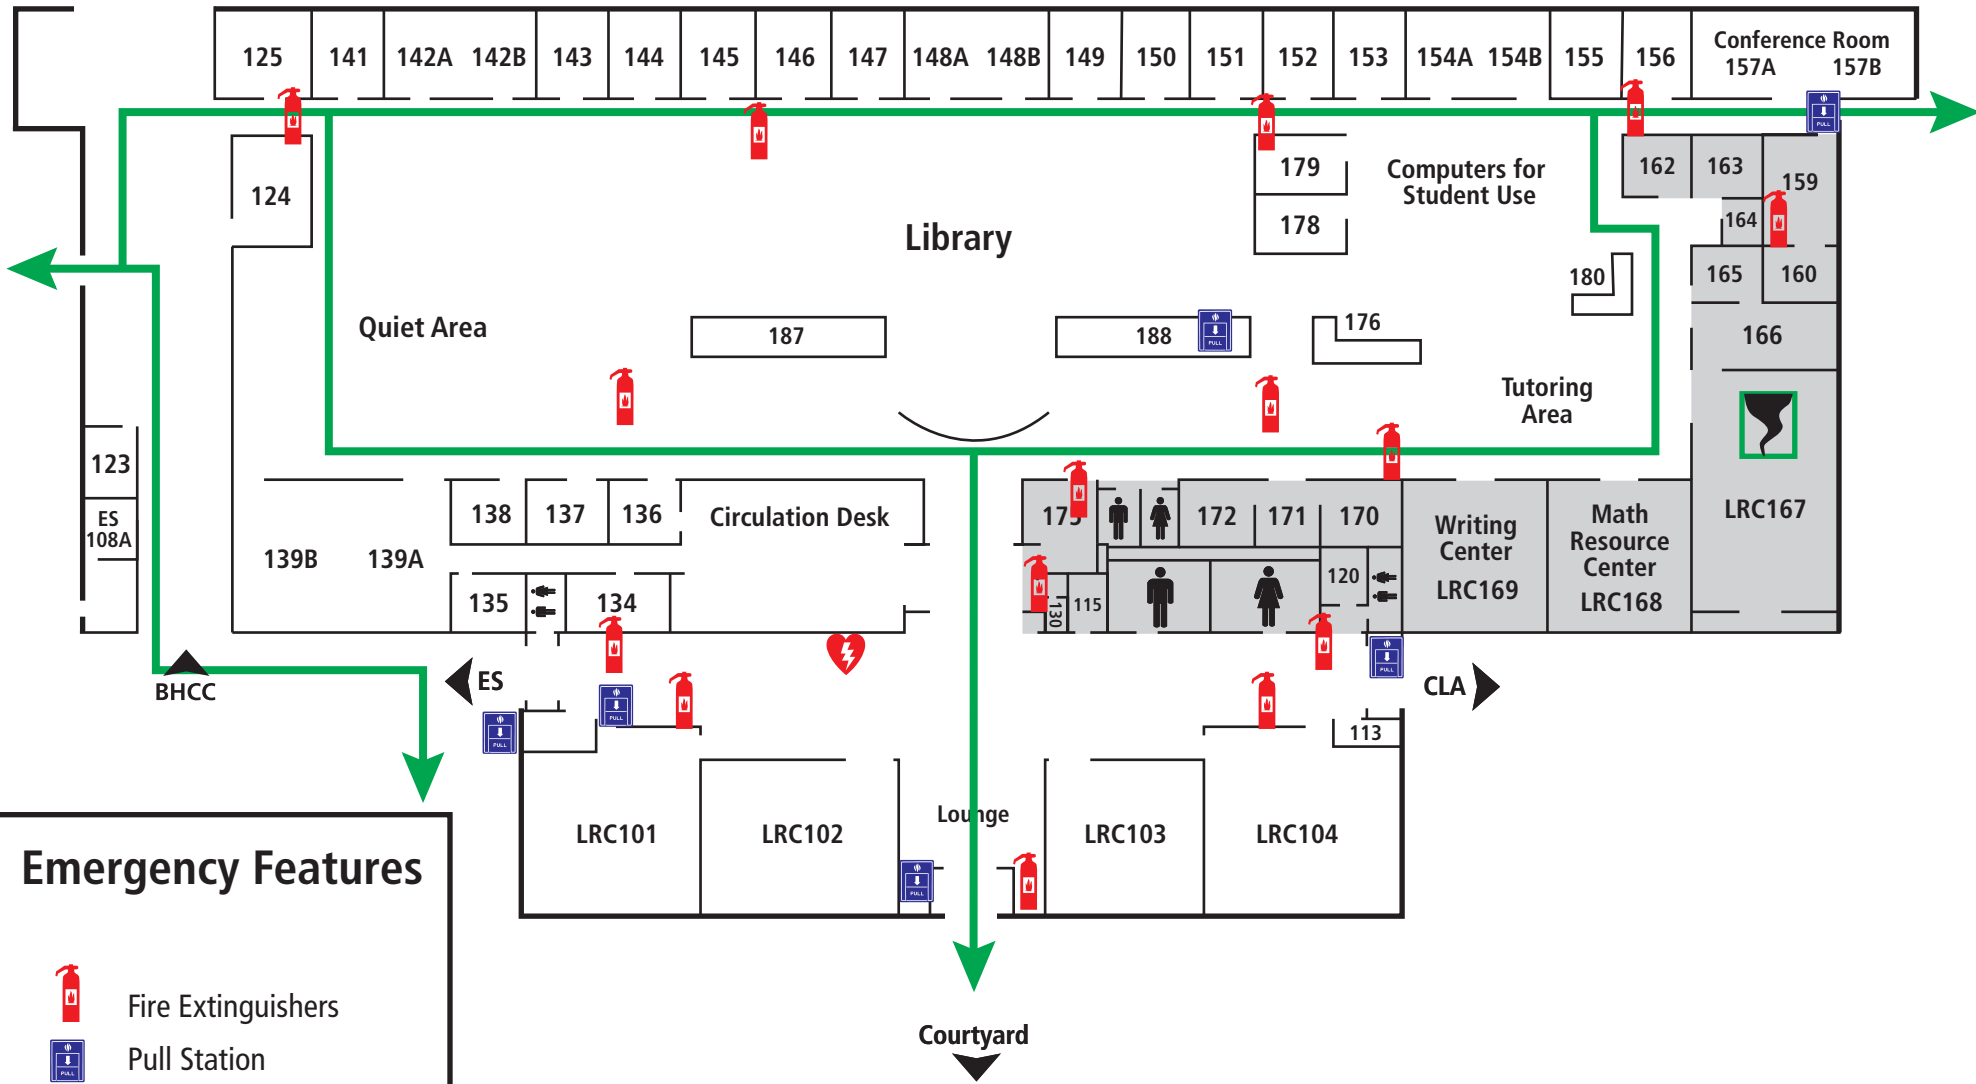

# Learning Resource Center (LRC)

### Emergency Features

-  Fire Extinguishers
-  Pull Station
-  Automated External Defibrillators
-  Evacuation Routes
-  Severe Weather Shelter Areas