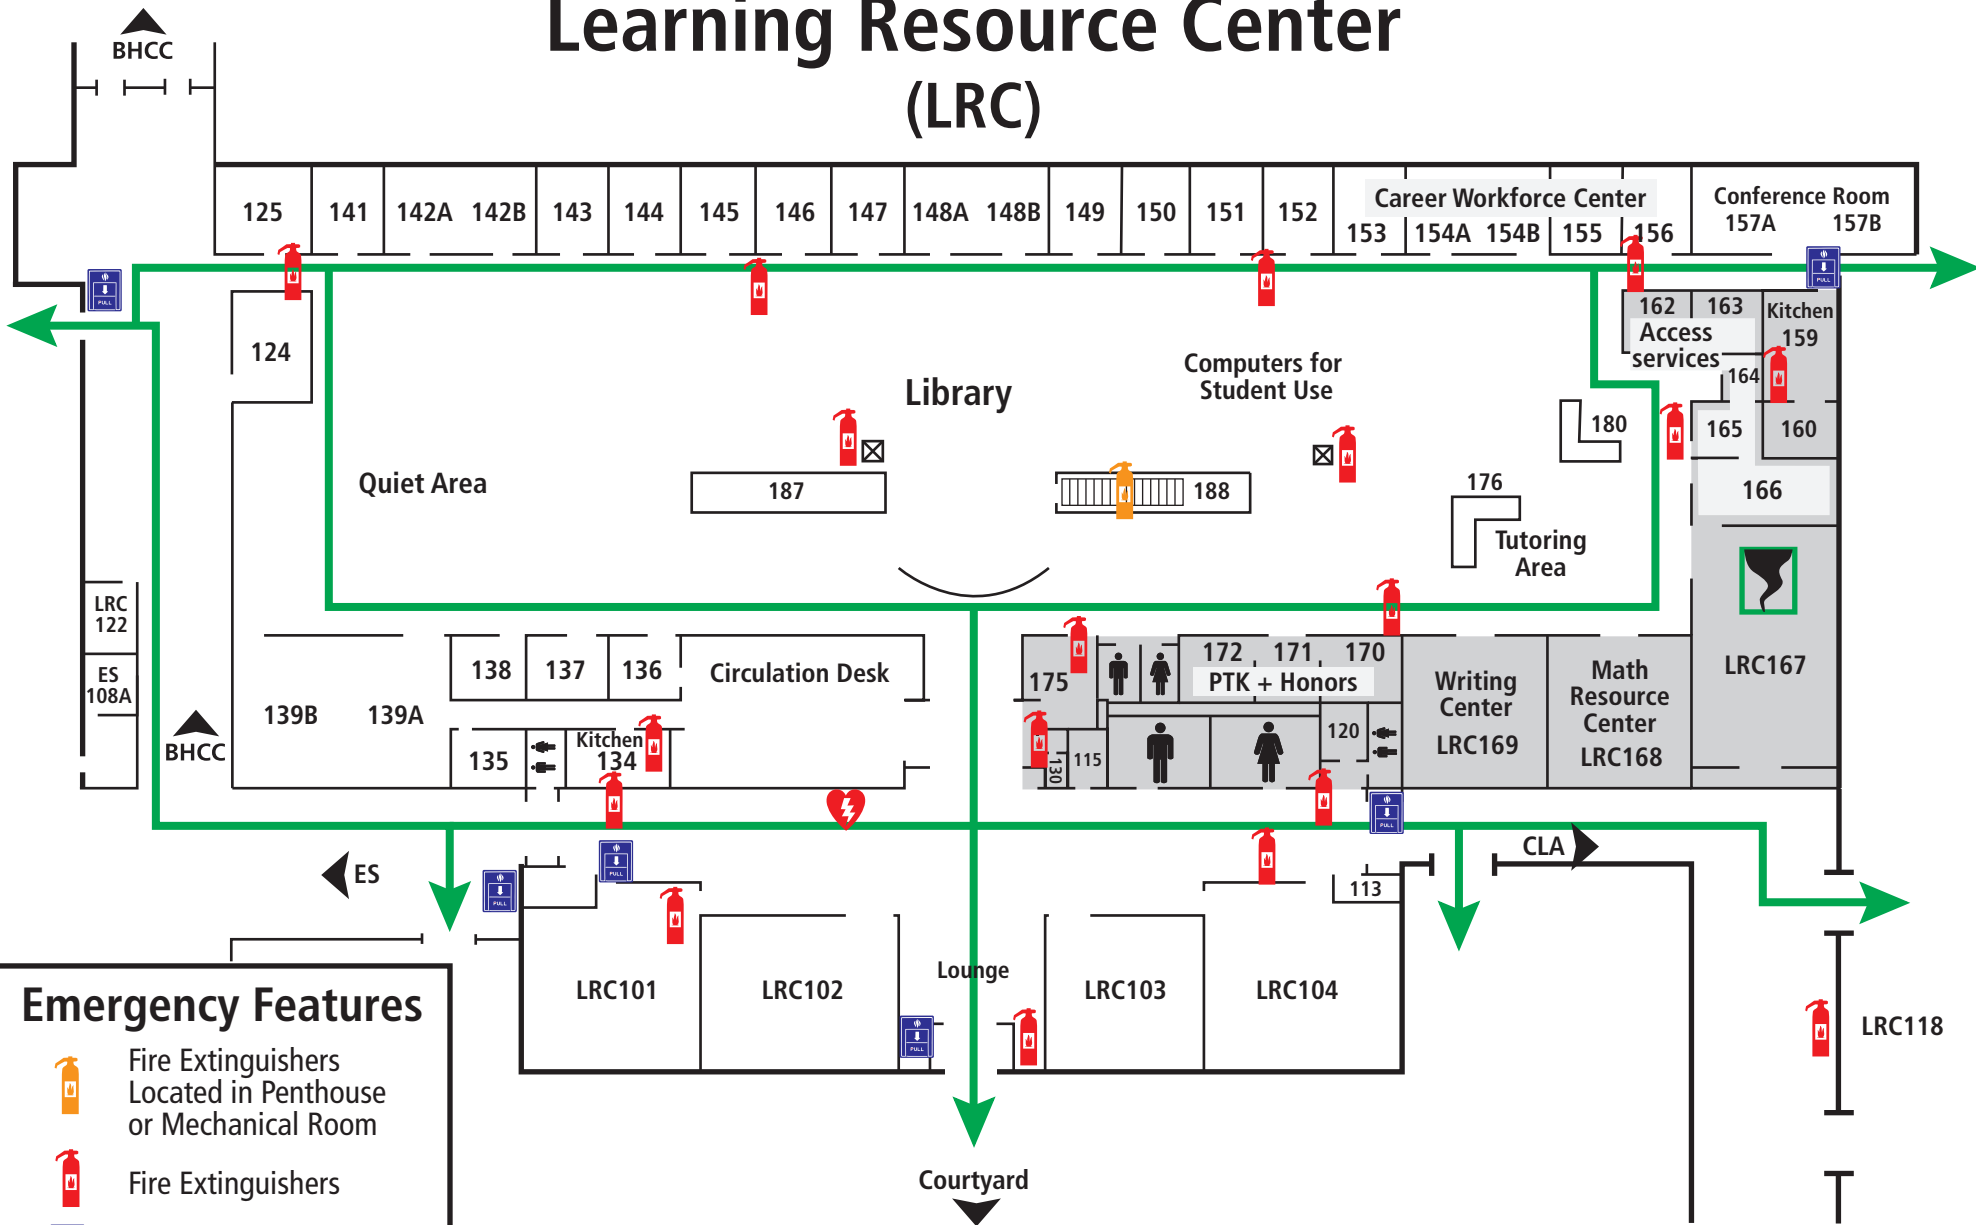

Learning Resource Center (LRC)

Emergency Features

- Fire Extinguishers Located in Penthouse or Mechanical Room
- Fire Extinguishers
- Pull Station
- Automated External Defibrillators
- Evacuation Routes
- Severe Weather Shelter Areas

Updated 1/27/2020

North Hennepin
Community College

EVACUATION MAP