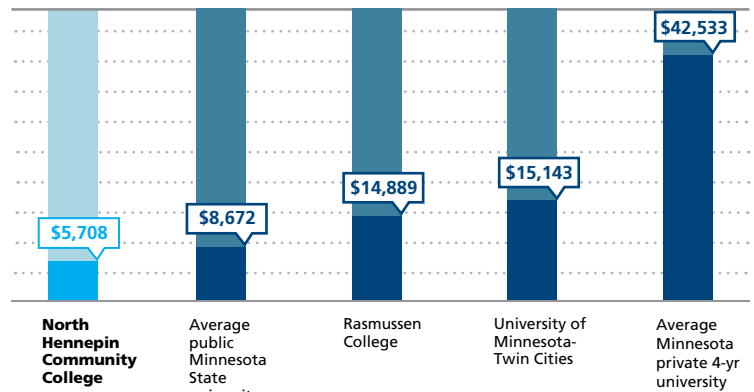

COSTS PER YEAR

2019-2020 Minnesota Viewbook

MOST POPULAR ACADEMIC PROGRAMS

Liberal Arts

Nursing (RN)

Business

Computer Science

Law Enforcement

MINNESOTA STATE

North Hennepin Community College,
a member of Minnesota State

Equal Opportunity Educator and Employer. To receive this information in an alternative format, call 763-493-0555 (Voice) or via the Minnesota Relay at 1-800-627-3529.

FY20 08/19