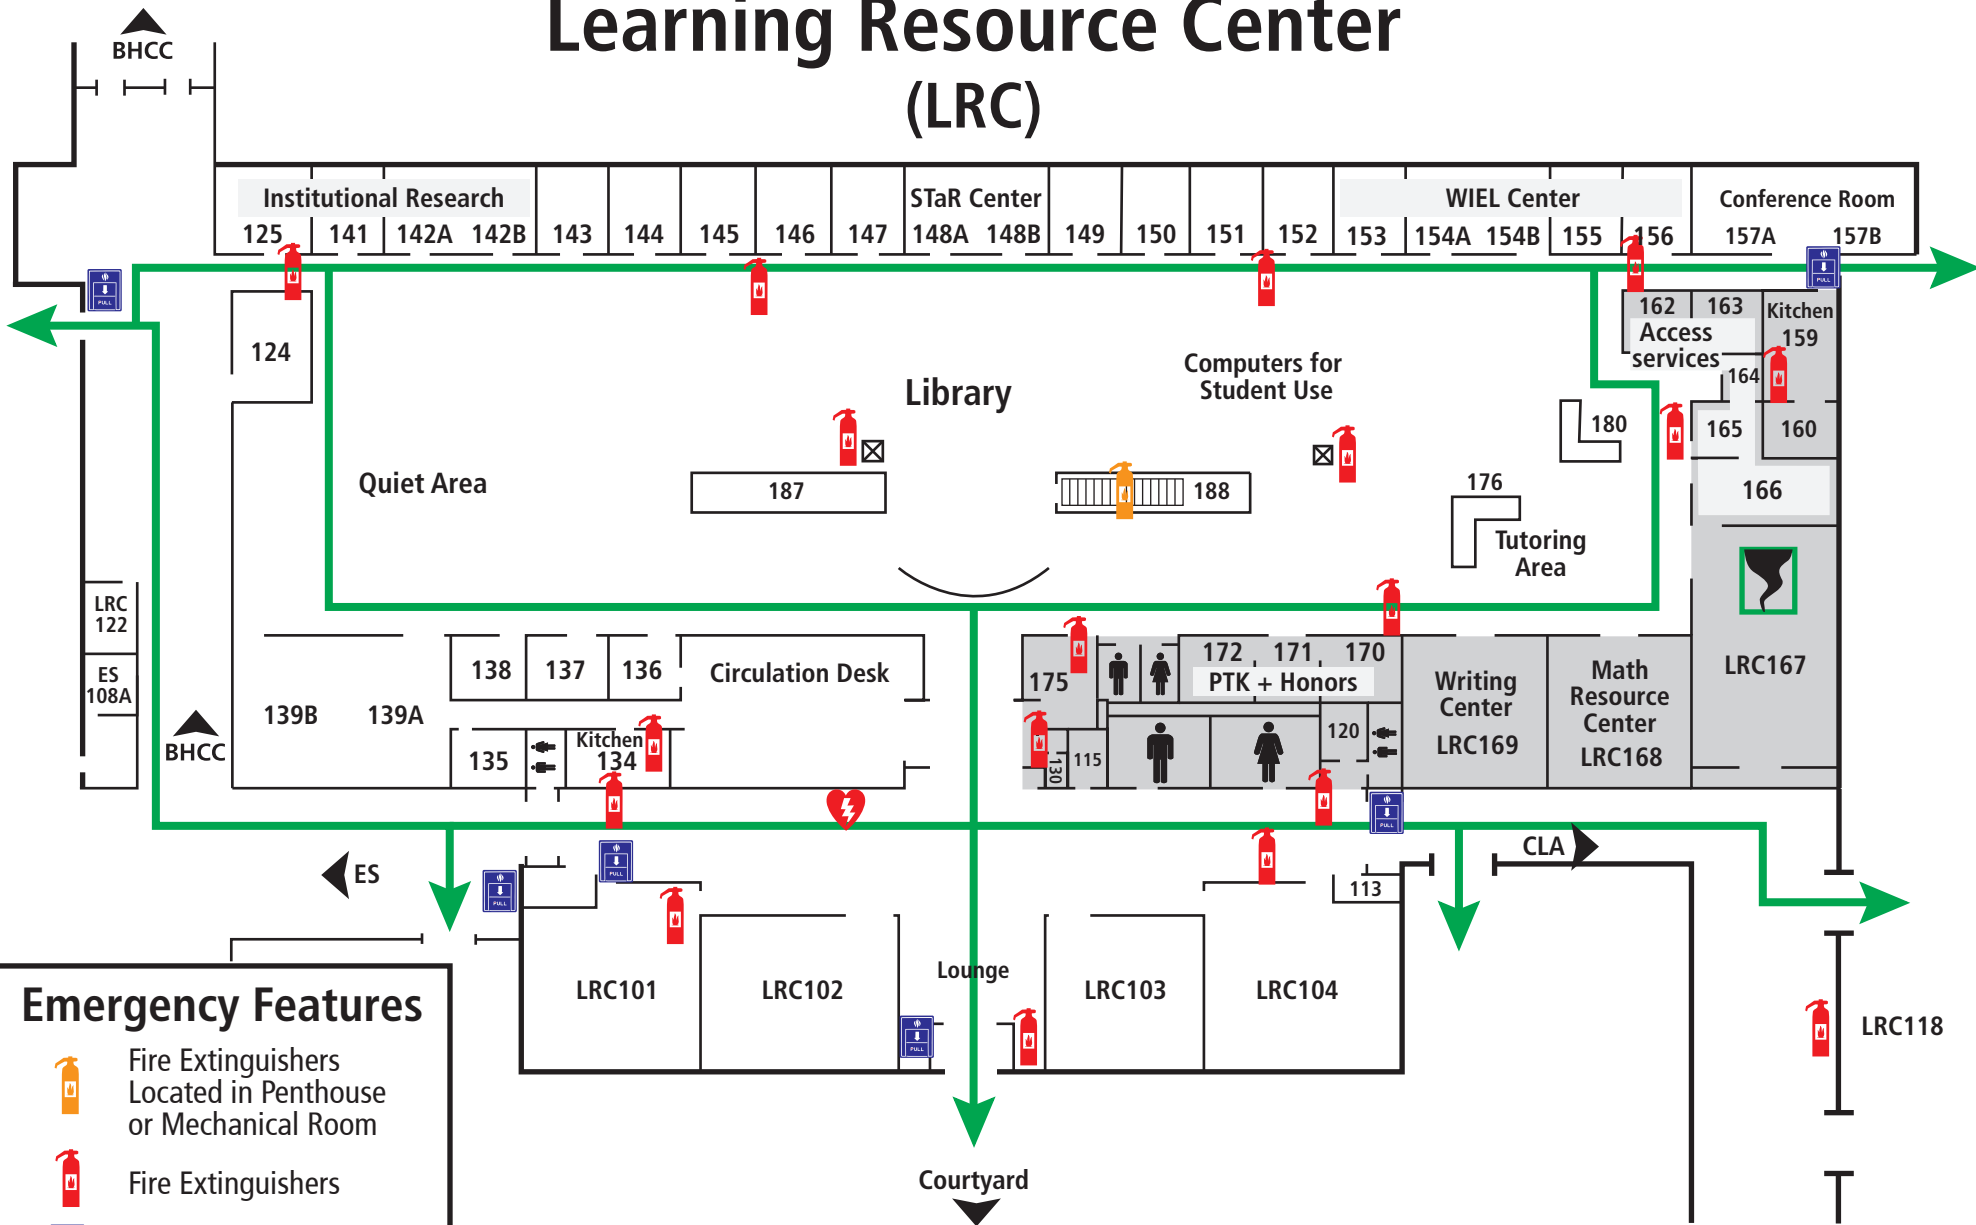

Learning Resource Center (LRC)

Emergency Features

-  Fire Extinguishers Located in Penthouse or Mechanical Room
-  Fire Extinguishers
-  Pull Station
-  Automated External Defibrillators
-  Evacuation Routes
-  Severe Weather Shelter Areas